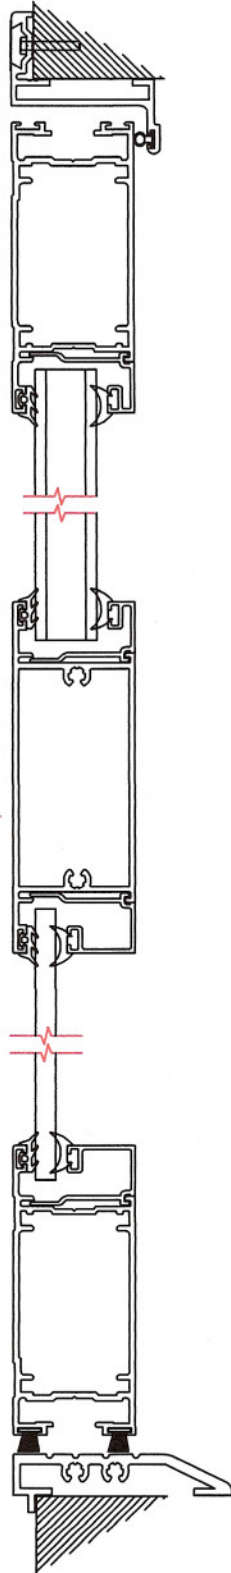

A.T.B.

SYSTEMS LTD

**CAPRICORN DOOR~OUTWARD OPENING WITH
MID-RAIL & THRESHOLD**

NOT ACTUAL SIZE

**Charter House, Brook Street, Lye, Stourbridge, West Midlands, DY9 8SN
TEL:01384 898944.....FAX:01384 898955**

**CAPRICORN DOOR~OUTWARD OPENING WITH
MID-RAIL**

NOT ACTUAL SIZE

CAPRICORN DOOR~OUTWARD OPENING PLAN VIEW

NOT ACTUAL SIZE

A.T.B.

SYSTEMS LTD

**CAPRICORN DOOR~INWARD OPENING WITH
MID-RAIL & THRESHOLD**

NOT ACTUAL SIZE

CAPRICORN DOOR~INWARD OPENING PLAN VIEW

NOT ACTUAL SIZE