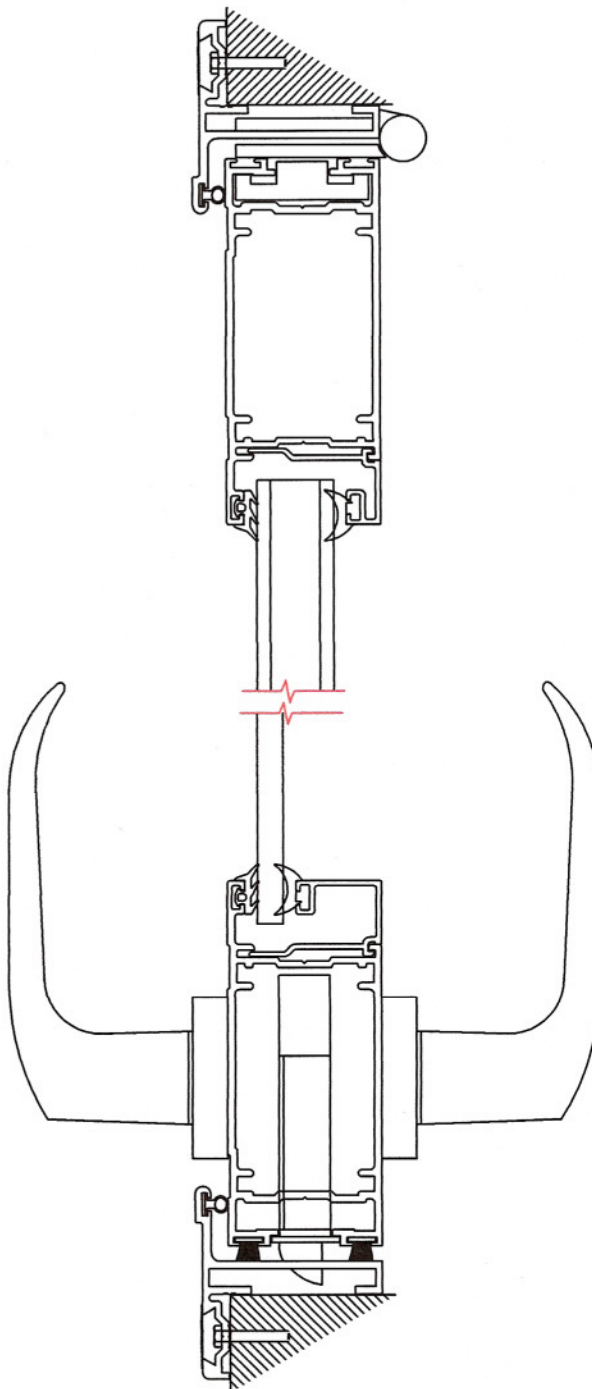

**CAPRICORN DOOR~OUTWARD OPENING WITH
MID-RAIL**

NOT ACTUAL SIZE

CAPRICORN DOOR~OUTWARD OPENING PLAN VIEW

NOT ACTUAL SIZE

A.T.B.

SYSTEMS LTD

**CAPRICORN DOOR~INWARD OPENING WITH
MID-RAIL & THRESHOLD**

NOT ACTUAL SIZE

**Charter House, Brook Street, Lye, Stourbridge, West Midlands, DY9 8SN
TEL:01384 898944.....FAX:01384 898955**

A.T.B.

SYSTEMS LTD

**CAPRICORN DOOR~INWARD OPENING WITH
MID-RAIL**

NOT ACTUAL SIZE

**Charter House, Brook Street, Lye, Stourbridge, West Midlands, DY9 8SN
TEL:01384 898944.....FAX:01384 898955**

CAPRICORN DOOR~INWARD OPENING PLAN VIEW

NOT ACTUAL SIZE