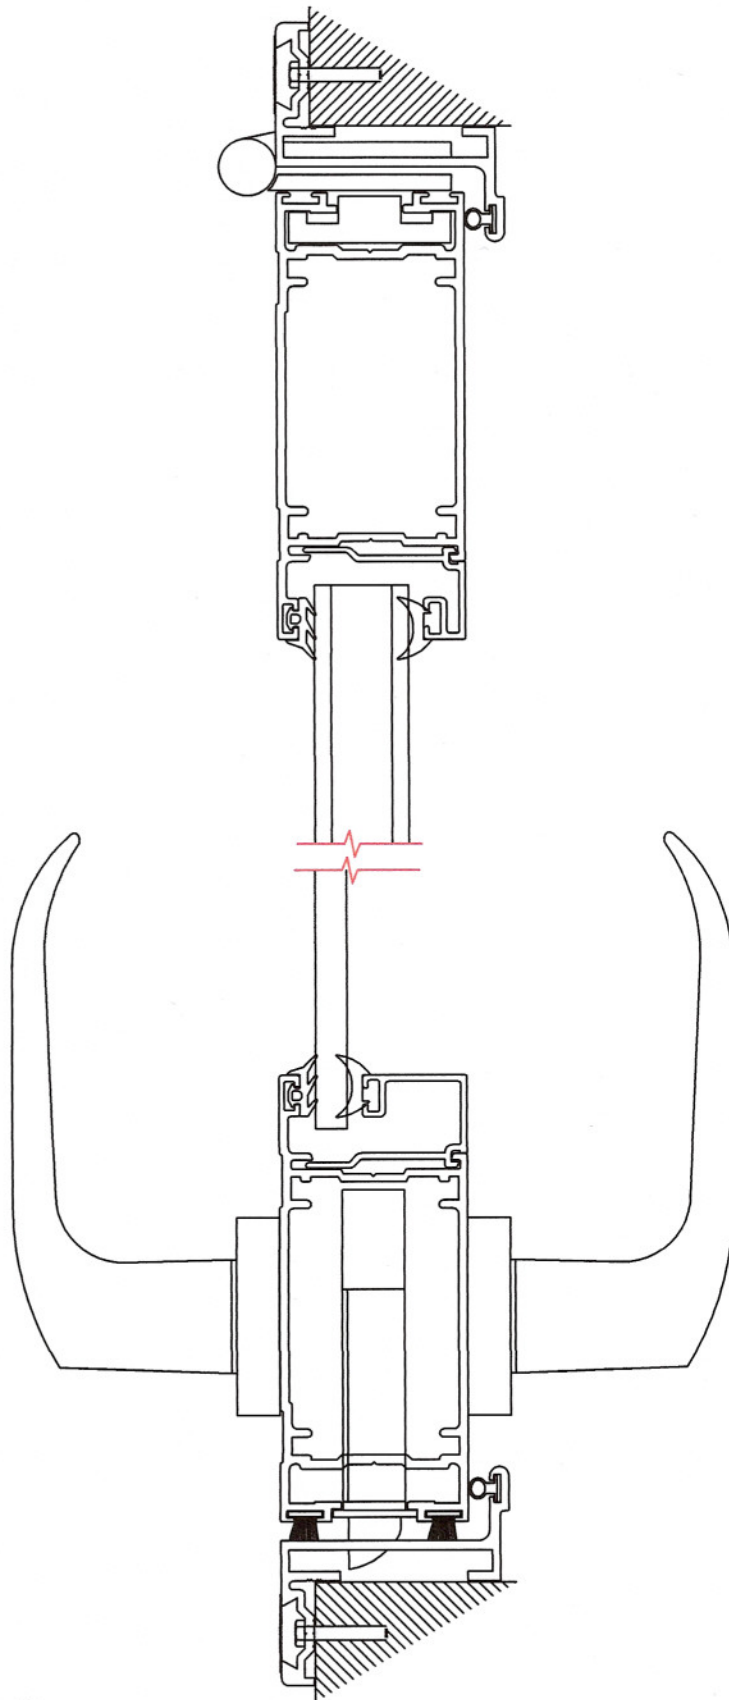

A.T.B.

SYSTEMS LTD

**CAPRICORN DOOR~OUTWARD OPENING WITH
MID-RAIL & THRESHOLD**

NOT ACTUAL SIZE

**Charter House, Brook Street, Lye, Stourbridge, West Midlands, DY9 8SN
TEL:01384 898944.....FAX:01384 898955**

**CAPRICORN DOOR~OUTWARD OPENING WITH
MID-RAIL**

NOT ACTUAL SIZE

CAPRICORN DOOR~OUTWARD OPENING PLAN VIEW

NOT ACTUAL SIZE

A.T.B.

SYSTEMS LTD

**CAPRICORN DOOR~INWARD OPENING WITH
MID-RAIL & THRESHOLD**

NOT ACTUAL SIZE

CAPRICORN DOOR~INWARD OPENING PLAN VIEW

NOT ACTUAL SIZE