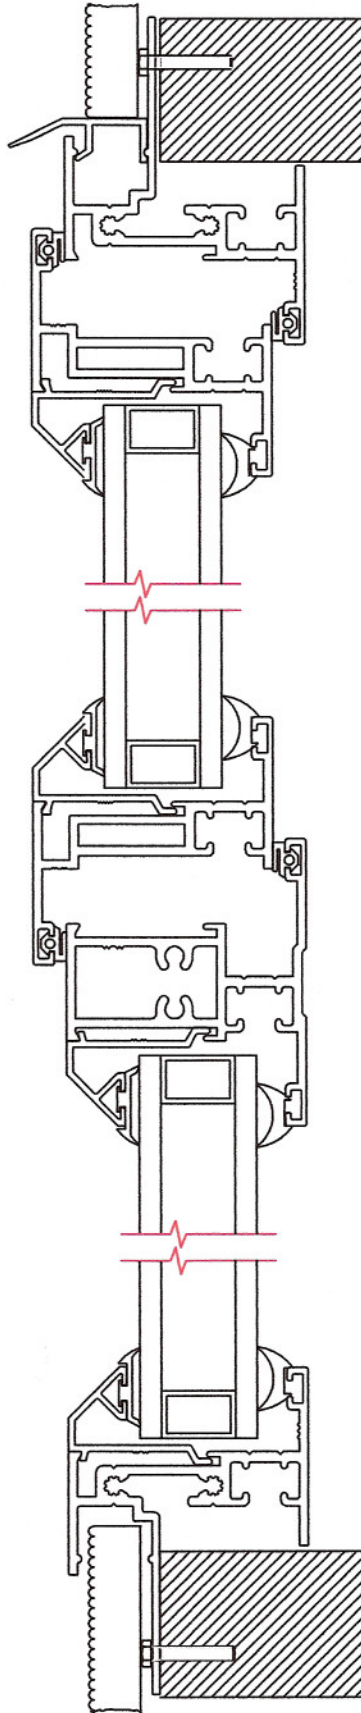

TAURUS WINDOW~FACE FIXED OUTER FRAME WITH EXTERNALLY BEADED VENT

NOT ACTUAL SIZE

TAURUS WINDOW~FACE FIXED OUTER FRAME WITH INTERNALLY BEADED VENT

NOT ACTUAL SIZE

**TAURUS WINDOW~CONCEALED FIXED OUTER FRAME
WITH EXTERNALLY BEADED VENT**

NOT ACTUAL SIZE

TAURUS WINDOW~CONCEALED FIXED OUTER FRAME WITH INTERNALLY BEADED VENT

NOT ACTUAL SIZE

TAURUS WINDOW~FACE FIXED OUTER FRAME WITH EXTERNALLY BEADED VENT & TRIM

NOT ACTUAL SIZE

Charter House, Brook Street, Lye, Stourbridge, West Midlands, DY9 8SN
TEL:01384 898944.....FAX:01384 898955

**TAURUS WINDOW~FACE FIX OUTER FRAME
WITH INTERNALLY BEADED VENT & TRIM**

NOT ACTUAL SIZE

TAURUS WINDOW~ODD LEG~DIRECT FIXED OUTER FRAME WITH EXTERNALLY BEADED VENT

NOT ACTUAL SIZE

**TAURUS WINDOW~ODD LEG~DIRECT FIX
OUTER FRAME WITH INTERNALLY BEADED VENT**

NOT ACTUAL SIZE