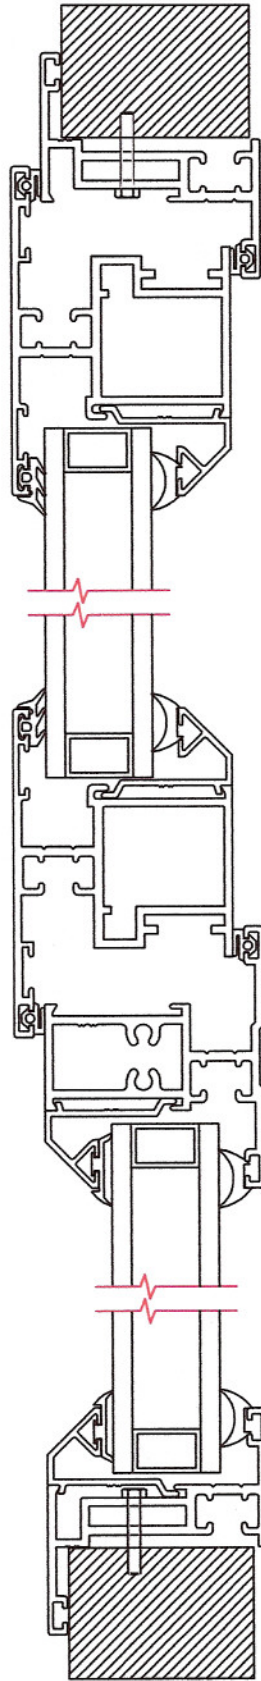

TAURUS WINDOW~FACE FIXED OUTER FRAME WITH EXTERNALLY BEADED VENT

NOT ACTUAL SIZE

TAURUS WINDOW~FACE FIXED OUTER FRAME WITH INTERNALLY BEADED VENT

NOT ACTUAL SIZE

**TAURUS WINDOW~CONCEALED FIXED OUTER FRAME
WITH EXTERNALLY BEADED VENT**

NOT ACTUAL SIZE

TAURUS WINDOW~CONCEALED FIXED OUTER FRAME WITH INTERNALLY BEADED VENT

NOT ACTUAL SIZE

TAURUS WINDOW~FACE FIXED OUTER FRAME WITH EXTERNALLY BEADED VENT & TRIM

NOT ACTUAL SIZE

Charter House, Brook Street, Lye, Stourbridge, West Midlands, DY9 8SN
TEL:01384 898944.....FAX:01384 898955

**TAURUS WINDOW~FACE FIX OUTER FRAME
WITH INTERNALLY BEADED VENT & TRIM**

NOT ACTUAL SIZE

TAURUS WINDOW~ODD LEG~DIRECT FIXED OUTER FRAME WITH EXTERNALLY BEADED VENT

NOT ACTUAL SIZE

**TAURUS WINDOW~ODD LEG~DIRECT FIX
OUTER FRAME WITH INTERNALLY BEADED VENT**

NOT ACTUAL SIZE