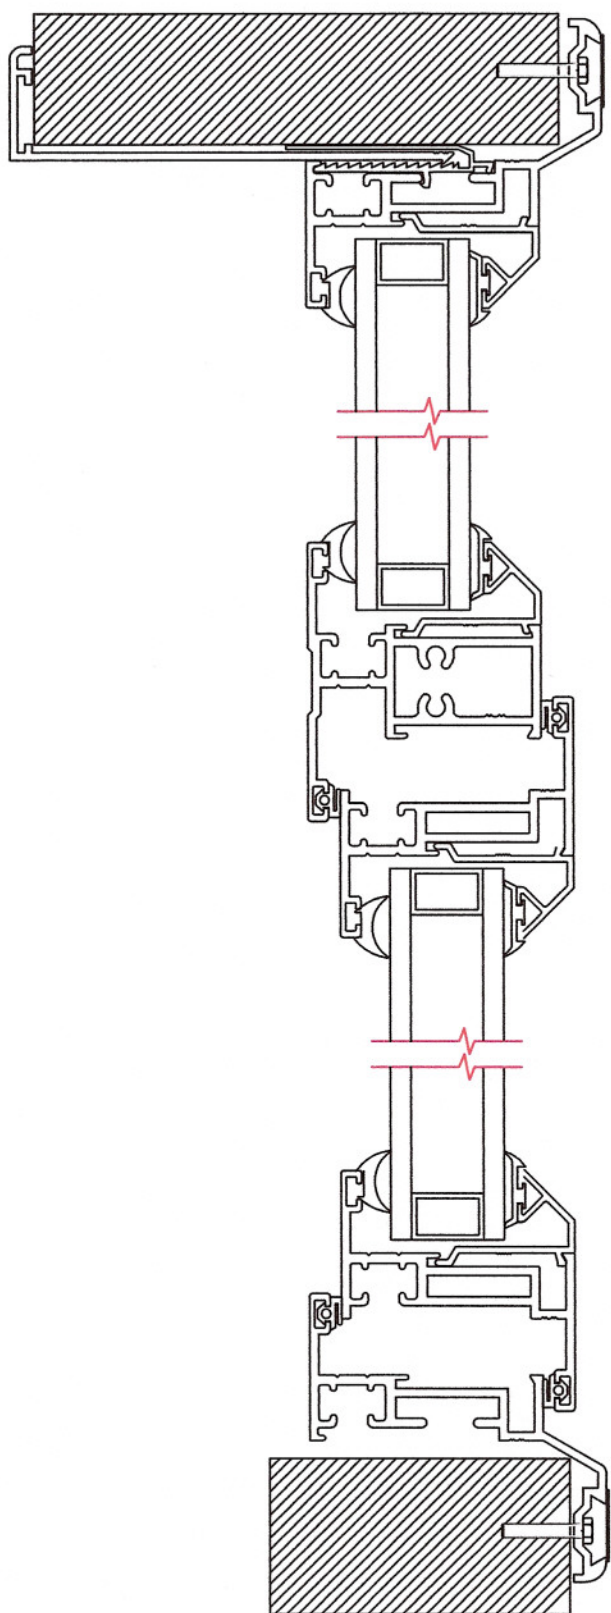

TAURUS WINDOW~FACE FIXED OUTER FRAME WITH EXTERNALLY BEADED VENT

NOT ACTUAL SIZE

TAURUS WINDOW~FACE FIXED OUTER FRAME WITH INTERNALLY BEADED VENT

NOT ACTUAL SIZE

**TAURUS WINDOW~CONCEALED FIXED OUTER FRAME
WITH EXTERNALLY BEADED VENT**

NOT ACTUAL SIZE

TAURUS WINDOW~CONCEALED FIXED OUTER FRAME WITH INTERNALLY BEADED VENT

NOT ACTUAL SIZE

TAURUS WINDOW~FACE FIXED OUTER FRAME WITH EXTERNALLY BEADED VENT & TRIM

NOT ACTUAL SIZE

Charter House, Brook Street, Lye, Stourbridge, West Midlands, DY9 8SN
TEL:01384 898944.....FAX:01384 898955

**TAURUS WINDOW~FACE FIX OUTER FRAME
WITH INTERNALLY BEADED VENT & TRIM**

NOT ACTUAL SIZE

TAURUS WINDOW~ODD LEG~DIRECT FIXED OUTER FRAME WITH EXTERNALLY BEADED VENT

NOT ACTUAL SIZE

**TAURUS WINDOW~ODD LEG~DIRECT FIX
OUTER FRAME WITH INTERNALLY BEADED VENT**

NOT ACTUAL SIZE