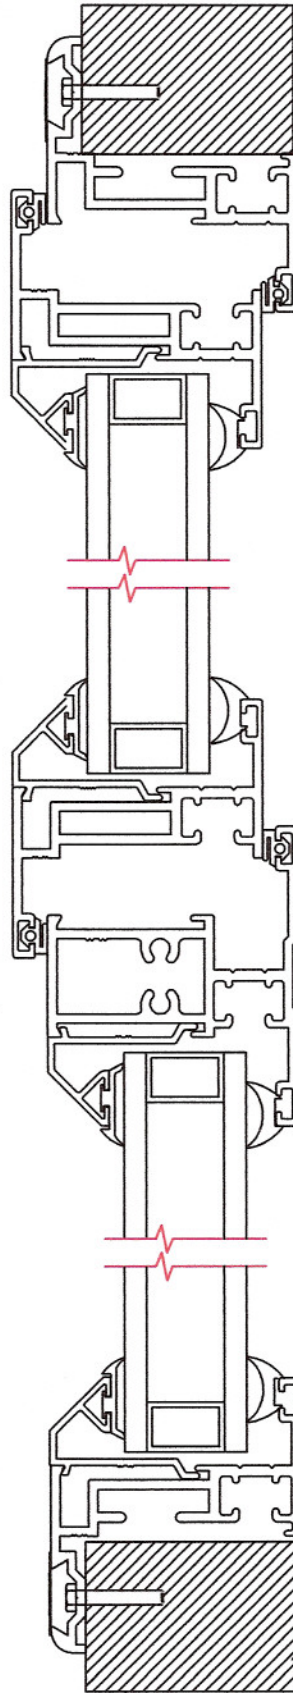

TAURUS WINDOW~FACE FIXED OUTER FRAME WITH EXTERNALLY BEADED VENT

NOT ACTUAL SIZE

TAURUS WINDOW~FACE FIXED OUTER FRAME WITH INTERNALLY BEADED VENT

NOT ACTUAL SIZE

**TAURUS WINDOW~CONCEALED FIXED OUTER FRAME
WITH EXTERNALLY BEADED VENT**

NOT ACTUAL SIZE

TAURUS WINDOW~CONCEALED FIXED OUTER FRAME WITH INTERNALLY BEADED VENT

NOT ACTUAL SIZE

TAURUS WINDOW~FACE FIXED OUTER FRAME WITH EXTERNALLY BEADED VENT & TRIM

NOT ACTUAL SIZE

Charter House, Brook Street, Lye, Stourbridge, West Midlands, DY9 8SN
TEL:01384 898944.....FAX:01384 898955

**TAURUS WINDOW~FACE FIX OUTER FRAME
WITH INTERNALLY BEADED VENT & TRIM**

NOT ACTUAL SIZE

TAURUS WINDOW~ODD LEG~DIRECT FIXED OUTER FRAME WITH EXTERNALLY BEADED VENT

NOT ACTUAL SIZE

**TAURUS WINDOW~ODD LEG~DIRECT FIX
OUTER FRAME WITH INTERNALLY BEADED VENT**

NOT ACTUAL SIZE