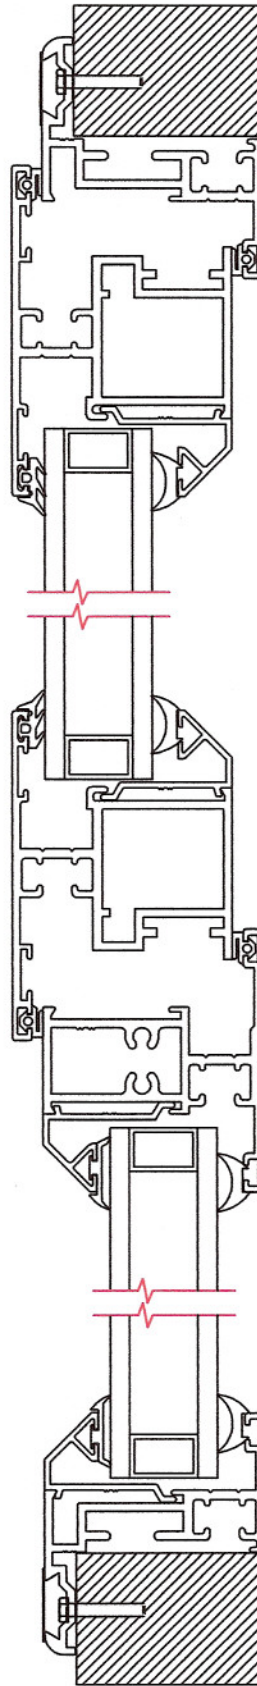

TAURUS WINDOW~FACE FIXED OUTER FRAME WITH EXTERNALLY BEADED VENT

NOT ACTUAL SIZE

TAURUS WINDOW~FACE FIXED OUTER FRAME WITH INTERNALLY BEADED VENT

NOT ACTUAL SIZE

**TAURUS WINDOW~CONCEALED FIXED OUTER FRAME
WITH EXTERNALLY BEADED VENT**

NOT ACTUAL SIZE

TAURUS WINDOW~CONCEALED FIXED OUTER FRAME WITH INTERNALLY BEADED VENT

NOT ACTUAL SIZE

TAURUS WINDOW~FACE FIXED OUTER FRAME WITH EXTERNALLY BEADED VENT & TRIM

NOT ACTUAL SIZE

Charter House, Brook Street, Lye, Stourbridge, West Midlands, DY9 8SN
TEL:01384 898944.....FAX:01384 898955

**TAURUS WINDOW~FACE FIX OUTER FRAME
WITH INTERNALLY BEADED VENT & TRIM**

NOT ACTUAL SIZE

TAURUS WINDOW~ODD LEG~DIRECT FIXED OUTER FRAME WITH EXTERNALLY BEADED VENT

NOT ACTUAL SIZE

**TAURUS WINDOW~ODD LEG~DIRECT FIX
OUTER FRAME WITH INTERNALLY BEADED VENT**

NOT ACTUAL SIZE