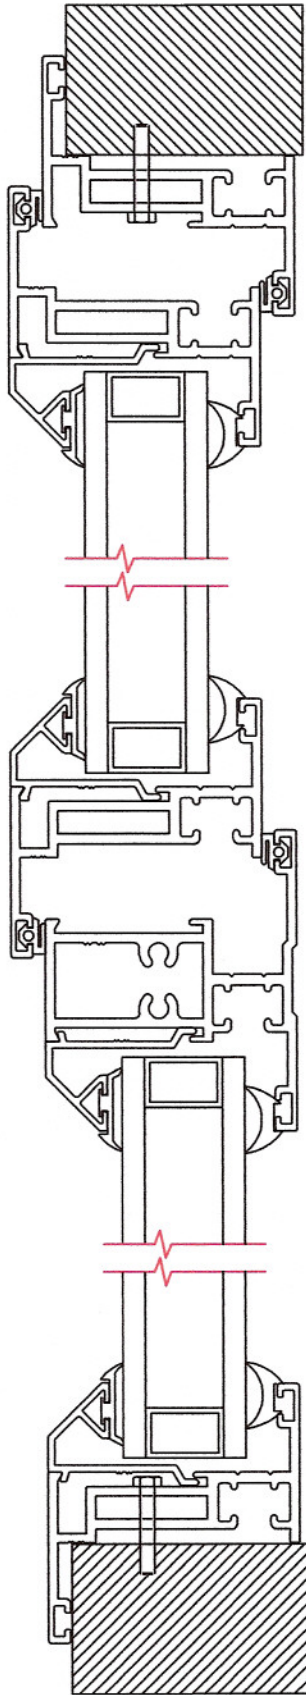

TAURUS WINDOW~FACE FIXED OUTER FRAME WITH EXTERNALLY BEADED VENT

NOT ACTUAL SIZE

TAURUS WINDOW~FACE FIXED OUTER FRAME WITH INTERNALLY BEADED VENT

NOT ACTUAL SIZE

**TAURUS WINDOW~CONCEALED FIXED OUTER FRAME
WITH EXTERNALLY BEADED VENT**

NOT ACTUAL SIZE

TAURUS WINDOW~CONCEALED FIXED OUTER FRAME WITH INTERNALLY BEADED VENT

NOT ACTUAL SIZE

TAURUS WINDOW~FACE FIXED OUTER FRAME WITH EXTERNALLY BEADED VENT & TRIM

NOT ACTUAL SIZE

Charter House, Brook Street, Lye, Stourbridge, West Midlands, DY9 8SN
TEL:01384 898944.....FAX:01384 898955

**TAURUS WINDOW~FACE FIX OUTER FRAME
WITH INTERNALLY BEADED VENT & TRIM**

NOT ACTUAL SIZE

TAURUS WINDOW~ODD LEG~DIRECT FIXED OUTER FRAME WITH EXTERNALLY BEADED VENT

NOT ACTUAL SIZE

**TAURUS WINDOW~ODD LEG~DIRECT FIX
OUTER FRAME WITH INTERNALLY BEADED VENT**

NOT ACTUAL SIZE