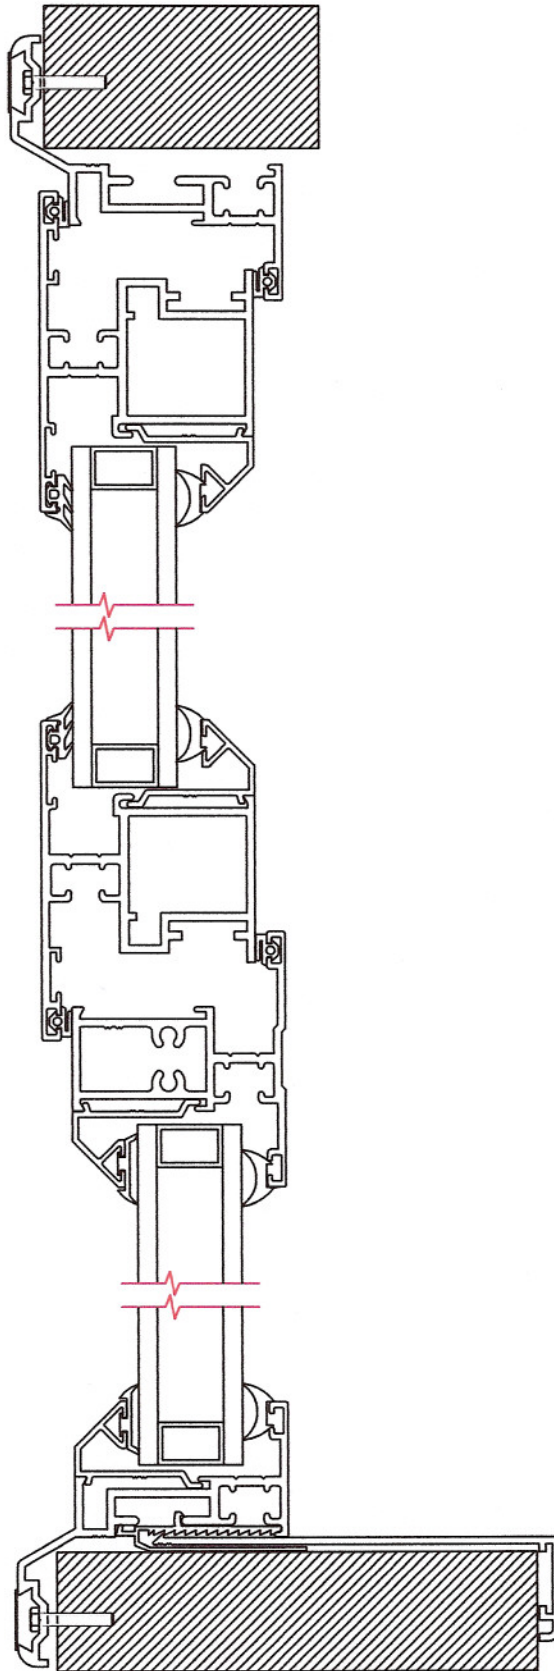

TAURUS WINDOW~FACE FIXED OUTER FRAME WITH EXTERNALLY BEADED VENT

NOT ACTUAL SIZE

TAURUS WINDOW~FACE FIXED OUTER FRAME WITH INTERNALLY BEADED VENT

NOT ACTUAL SIZE

**TAURUS WINDOW~CONCEALED FIXED OUTER FRAME
WITH EXTERNALLY BEADED VENT**

NOT ACTUAL SIZE

TAURUS WINDOW~CONCEALED FIXED OUTER FRAME WITH INTERNALLY BEADED VENT

NOT ACTUAL SIZE

TAURUS WINDOW~FACE FIXED OUTER FRAME WITH EXTERNALLY BEADED VENT & TRIM

NOT ACTUAL SIZE

Charter House, Brook Street, Lye, Stourbridge, West Midlands, DY9 8SN
TEL:01384 898944.....FAX:01384 898955

**TAURUS WINDOW~FACE FIX OUTER FRAME
WITH INTERNALLY BEADED VENT & TRIM**

NOT ACTUAL SIZE

TAURUS WINDOW~ODD LEG~DIRECT FIXED OUTER FRAME WITH EXTERNALLY BEADED VENT

NOT ACTUAL SIZE

**TAURUS WINDOW~ODD LEG~DIRECT FIX
OUTER FRAME WITH INTERNALLY BEADED VENT**

NOT ACTUAL SIZE