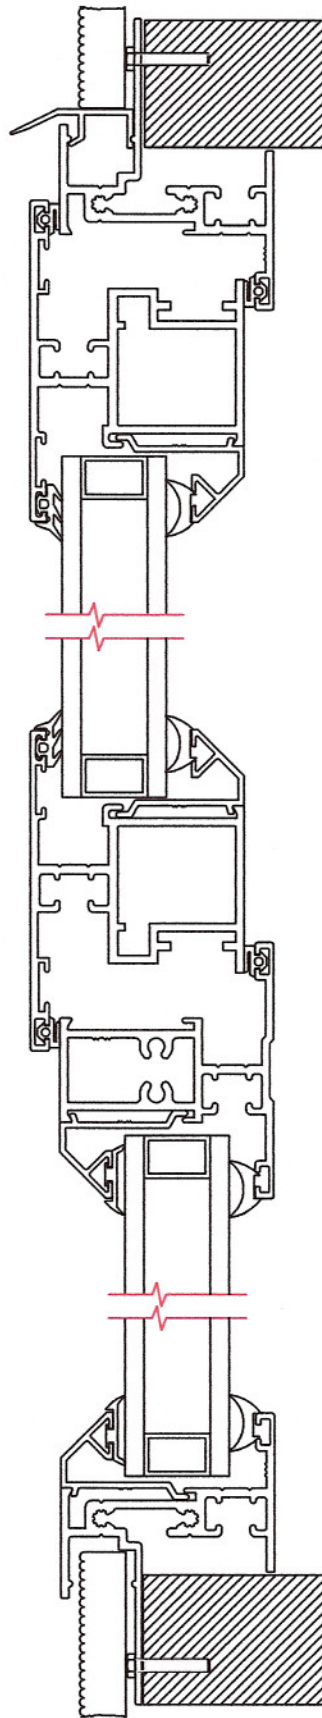

TAURUS WINDOW~FACE FIXED OUTER FRAME WITH EXTERNALLY BEADED VENT

NOT ACTUAL SIZE

TAURUS WINDOW~FACE FIXED OUTER FRAME WITH INTERNALLY BEADED VENT

NOT ACTUAL SIZE

**TAURUS WINDOW~CONCEALED FIXED OUTER FRAME
WITH EXTERNALLY BEADED VENT**

NOT ACTUAL SIZE

TAURUS WINDOW~CONCEALED FIXED OUTER FRAME WITH INTERNALLY BEADED VENT

NOT ACTUAL SIZE

TAURUS WINDOW~FACE FIXED OUTER FRAME WITH EXTERNALLY BEADED VENT & TRIM

NOT ACTUAL SIZE

Charter House, Brook Street, Lye, Stourbridge, West Midlands, DY9 8SN
TEL:01384 898944.....FAX:01384 898955

**TAURUS WINDOW~FACE FIX OUTER FRAME
WITH INTERNALLY BEADED VENT & TRIM**

NOT ACTUAL SIZE

TAURUS WINDOW~ODD LEG~DIRECT FIXED OUTER FRAME WITH EXTERNALLY BEADED VENT

NOT ACTUAL SIZE

**TAURUS WINDOW~ODD LEG~DIRECT FIX
OUTER FRAME WITH INTERNALLY BEADED VENT**

NOT ACTUAL SIZE